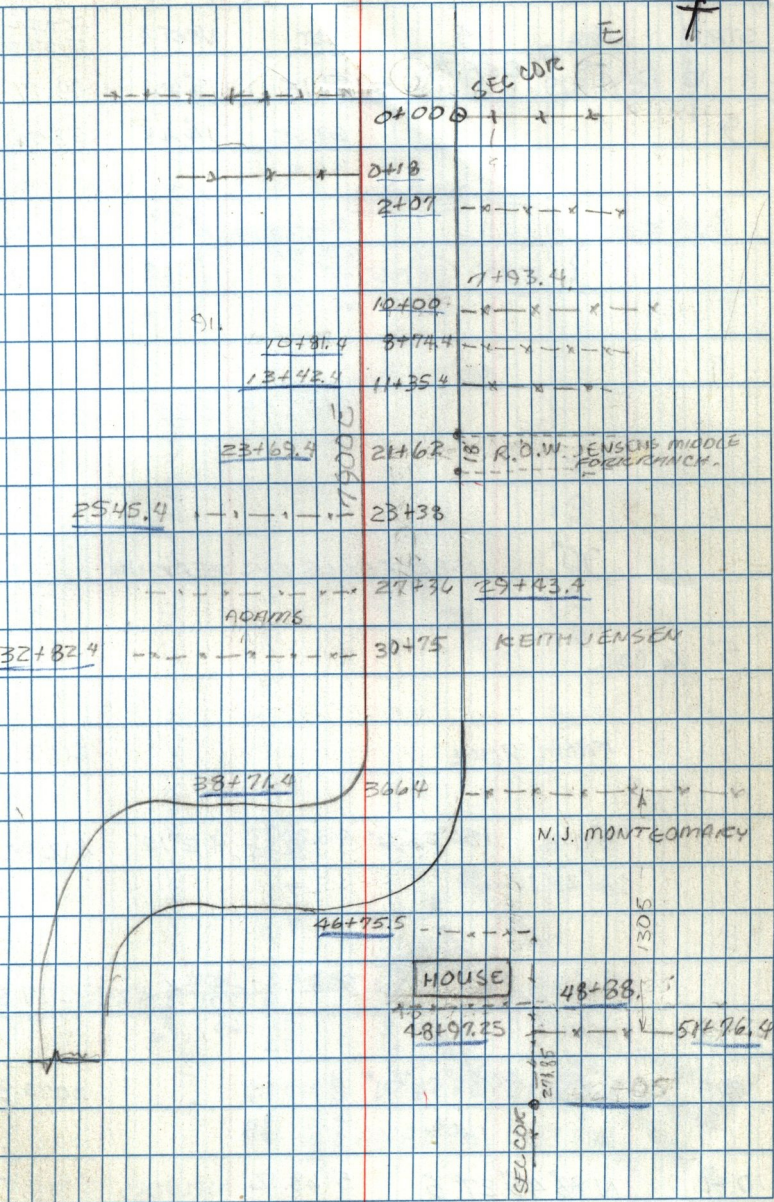

TEN R25  
CONTINUED

MC 45 - 28 NOV 79  
CLOUDY  
30°

40  
↑

5187  
5253